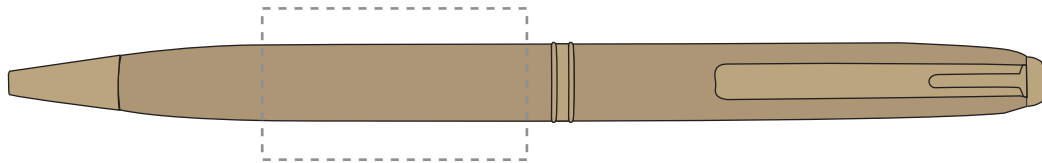

Your Ref:	Quantity:	Product Code: TPC580202
Our Ref:	Version: 1	Product Colour: GOLD

PRINTING CONCERNS:

We stock this item in the following colours

**PANTONE REFERENCE(S)**

● Engraving

ARTWORK SCALE 100%

ARTWORK SCALE 100%
 Rotary Engrave Area:
 35mm x 20mm

Product Image for visualisation
 - colours may vary

The dashed line is to demonstrate print area and will not appear on your printed item

PLEASE NOTE:

- All colours including print and product are for visual purposes only and should not be regarded as the actual colour of the product and print.
- Some products may vary from batch to batch and may differ from previous orders.
- The colour and texture of a product can also have an effect on the final print colour.
- By approving this order we accept that you understand these terms.